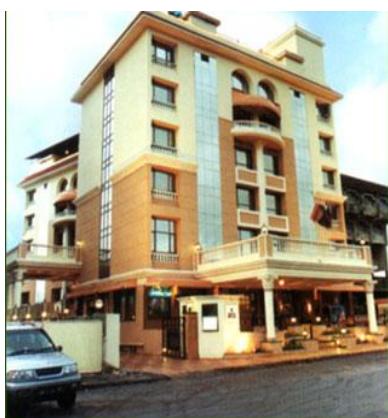

ACCOMMODATION

Exclusive Super Package For International Participants

Supreme Heritage (3 STAR)

Hotel Supreme Heritage is located in the heart of Vashi, Navi - Mumbai, just 35 - 40 minutes drive from the Domestic and International airports and just 10 minutes from Vashi station. Its location enables to provide both, the tourist and the business community, maximum comforts and luxuries, with easy access to all neighbouring business and leisure center.

Distance from venue: 1 km

www.hotelsupremeheritage.com

TOTAL PACKAGE : EURO 300 per person.

The above cost includes Airport Transfers (Between Mumbai & Navi Mumbai), Internal Transfers (Between Hotel & seminar venue), All Meals, 3 star Hotel Stay (on twin sharing basis in a room) from 4 - 8 October, 2012. This also includes Gala Dinner on 7 Oct and Seminar participants Fees.